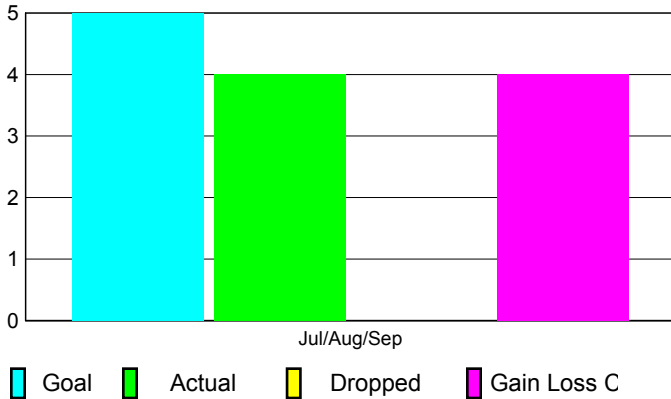

2010-2011 GMT Reports for District (or Undistricted) **District 324C5**

GMT: Adv K G RAMA KRISHNA MUR

Location: INDIA

GMT CA: 6

CLUBS

Club Results
2010-2011

Clubs
2009-2010

Month	New Club Goal	Actual New Clubs	Actual Dropped Clubs	Gain/Loss of Clubs	Gain/Loss of Clubs
Jul/Aug/Sep	5	4	0	4	-4
Totals	5	4	0	4	-4

Club Results 2010-2011

Goal, New, Dropped, Gain/Loss

Comparison of Club Gain/Loss

Current Year Compared to the Previous Year

YTD Status Quo Clubs 2010-2011

Status Quo Clubs Compared to Status Quo Members

MEMBERSHIP