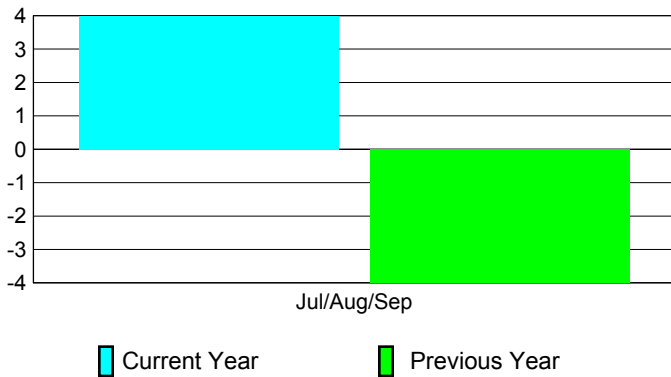

2010-2011 GMT Reports for District (or Undistricted) **District 324C5**

GMT: Adv K G RAMA KRISHNA MUR

Location: INDIA

GMT CA: 6

CLUBS

Club Results
2010-2011

Clubs
2009-2010

Month	New Club Goal	Actual New Clubs	Actual Dropped Clubs	Gain/Loss of Clubs	Gain/Loss of Clubs
Jul/Aug/Sep	5	4	0	4	-4
Totals	5	4	0	4	-4

Club Results 2010-2011

Goal, New, Dropped, Gain/Loss

Comparison of Club Gain/Loss

Current Year Compared to the Previous Year

YTD Status Quo Clubs 2010-2011

Status Quo Clubs Compared to Status Quo Members

MEMBERSHIP